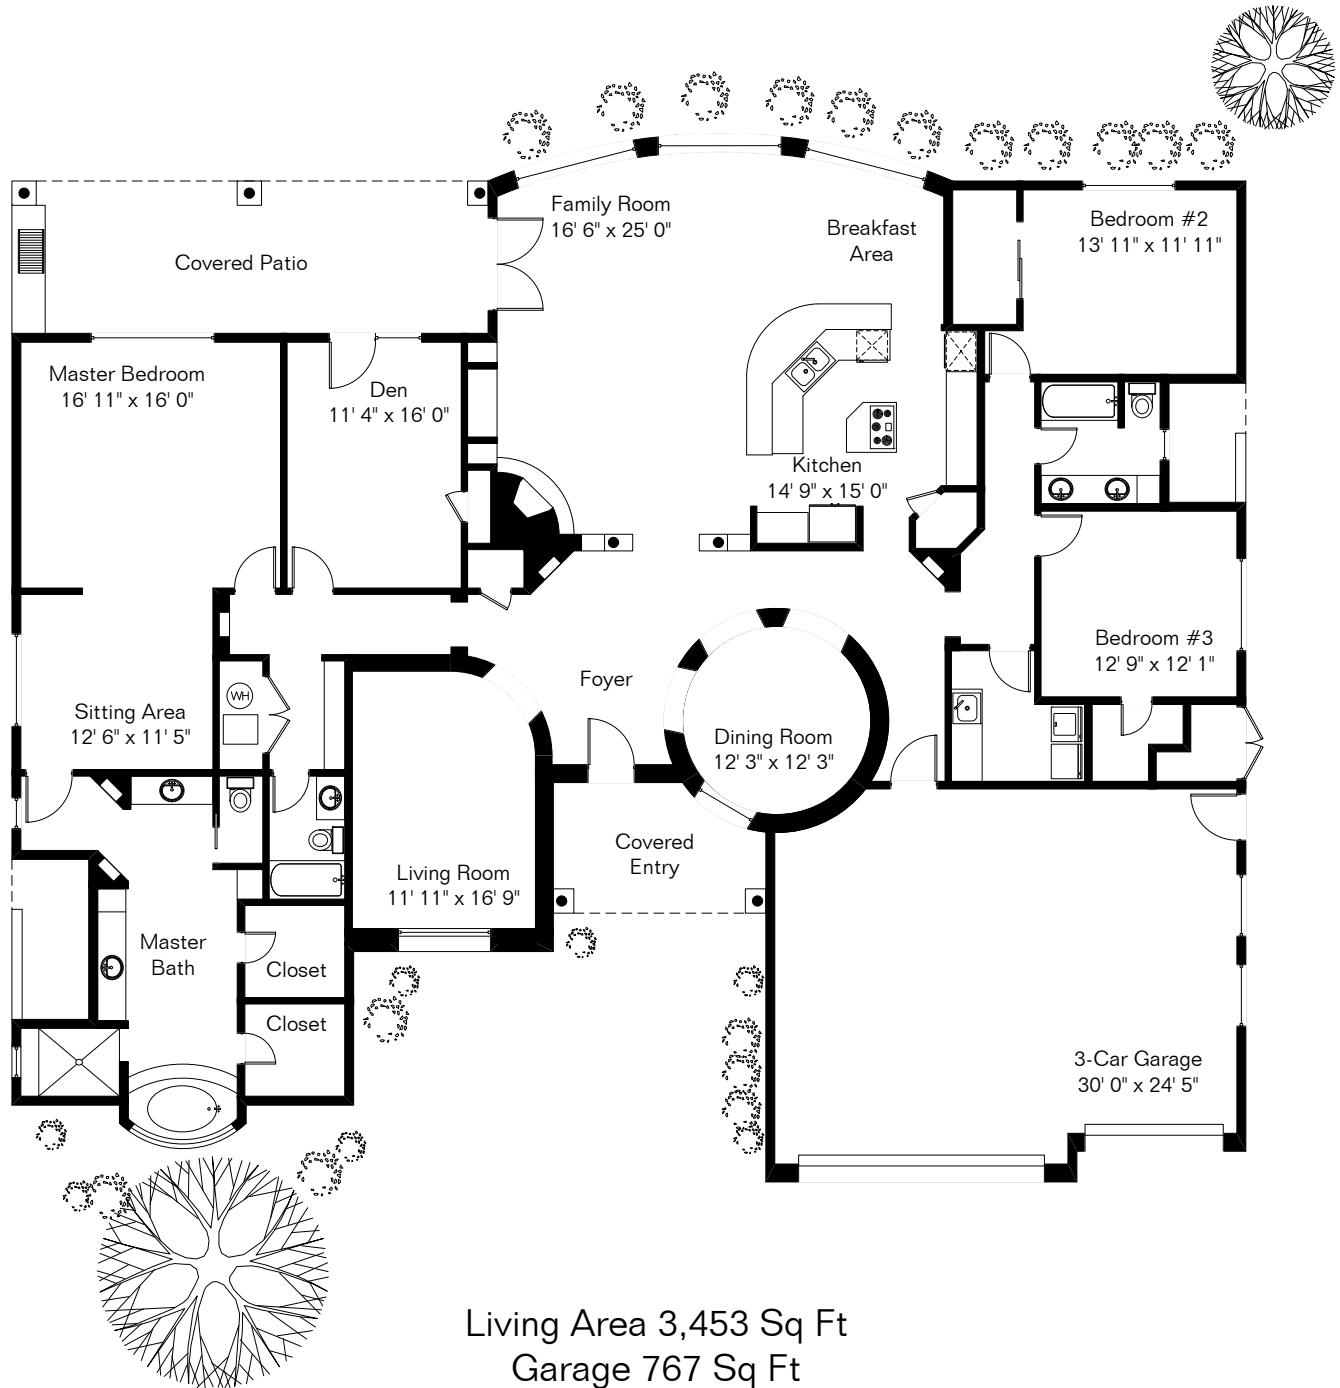

The square footages and room size information are deemed to be reliable but are not guaranteed and should be independently verified.

62 E Morning Ridge Pl

Site Visit October 2017
0 ft. 6 ft. 10 ft. 20 ft.

Copyright 2017 Floor Plans First! LLC
All Rights Reserved.

www.FloorPlansFirst.com

Toll Free (877) 887-1500
Voice (520) 881-1500
Fax (520) 791-7701

Floor Plans First!
See the Floor Plan First!